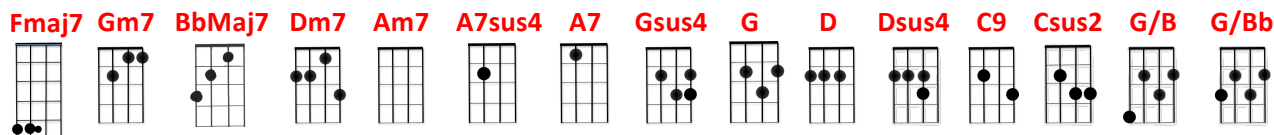

Wichita Lineman

Jimmy Webb (as performed by Glen Campbell)

Intro: **Fmaj7 Gm7/C Fmaj7 Gm7/C**

I am a lineman for the county, **Bbmaj7 Fmaj7/A** and I drive the main road **Gm7/C**

Dm7 Am7 Gsus4/D G D Dsus4 D
searchin' in the sun for a-nother over-load.

I hear you singing in the wires, **C9** I can hear you through the whine **G/B G/Bb**

And the Wichita Lineman **D/A A7sus4 A7 Bbmaj7 Csus2 Bbmaj7 Csus2**
is still on the line.

I know I need a small vacation, **Bbmaj7 Fmaj7/A** but it don't look like rain. **Gm7/C**

Dm7 Am7 Gsus4/D G D D4 D
And if it snows that stretch down south won't ever stand the strain.

And I need you more than want you, **C9** and I want you for all time. **G/B G/Bb**

And the Wichita Lineman **D/A A7sus4 A7 Bbmaj7 Csus2 Bbmaj7 Gm7/C**
is still on the line.

Solo over: **Bbmaj7 Fmaj7/A Gm7/C Dm7 Am7 Gsus4/D D D4 D**

And I need you more than want you, **C2** and I want you for all time. **G/B G/Bb**

And the Wichita Lineman **D/A A7sus4 A7 Bbmaj7**
is still on the line.